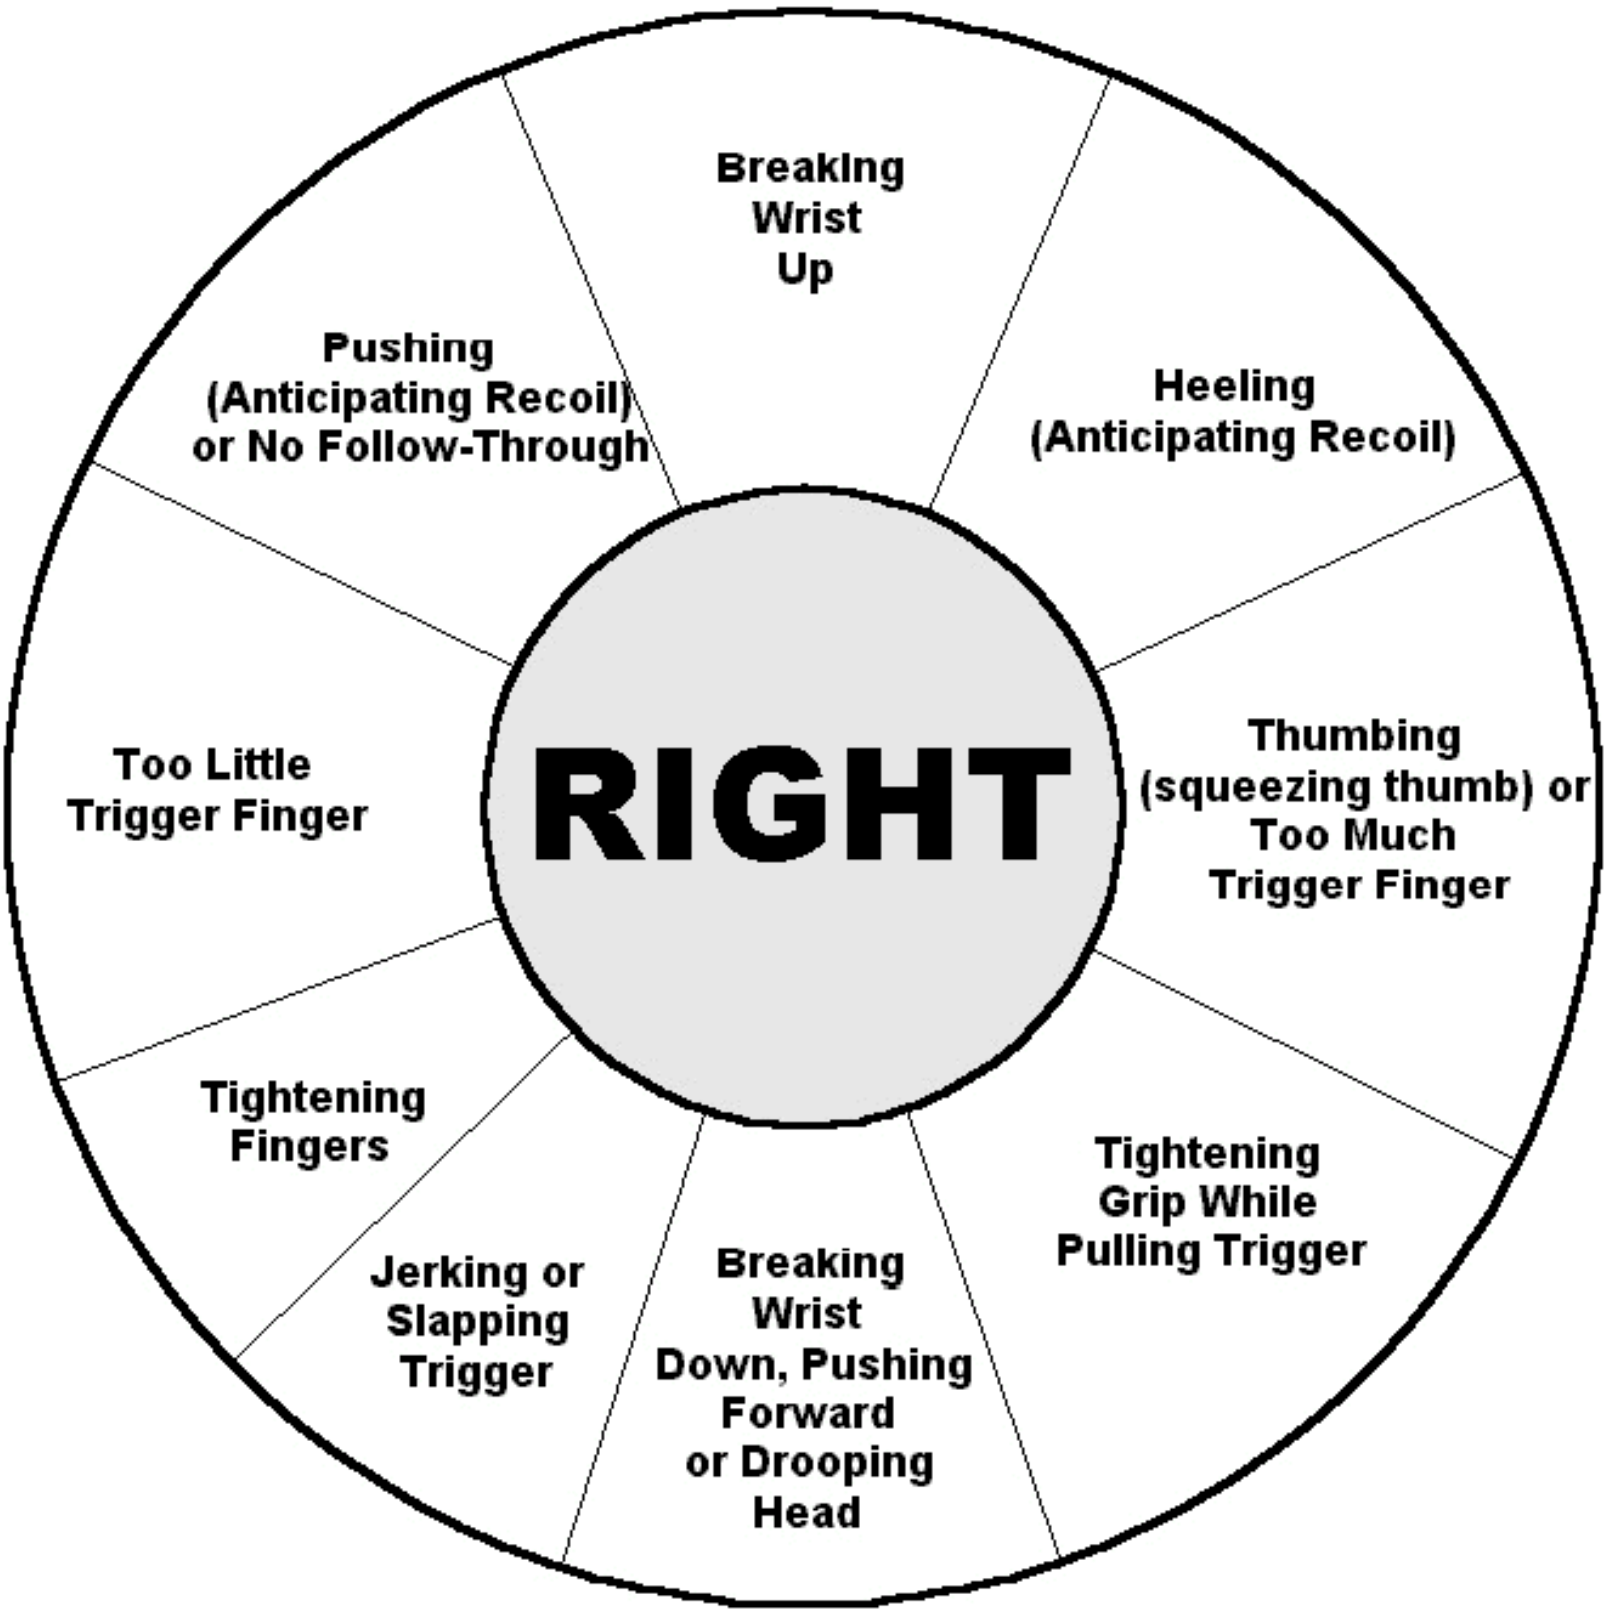

Name _____

Date _____

Error Correction Target

Distance (Circle One) 15ft 12ft 6ft